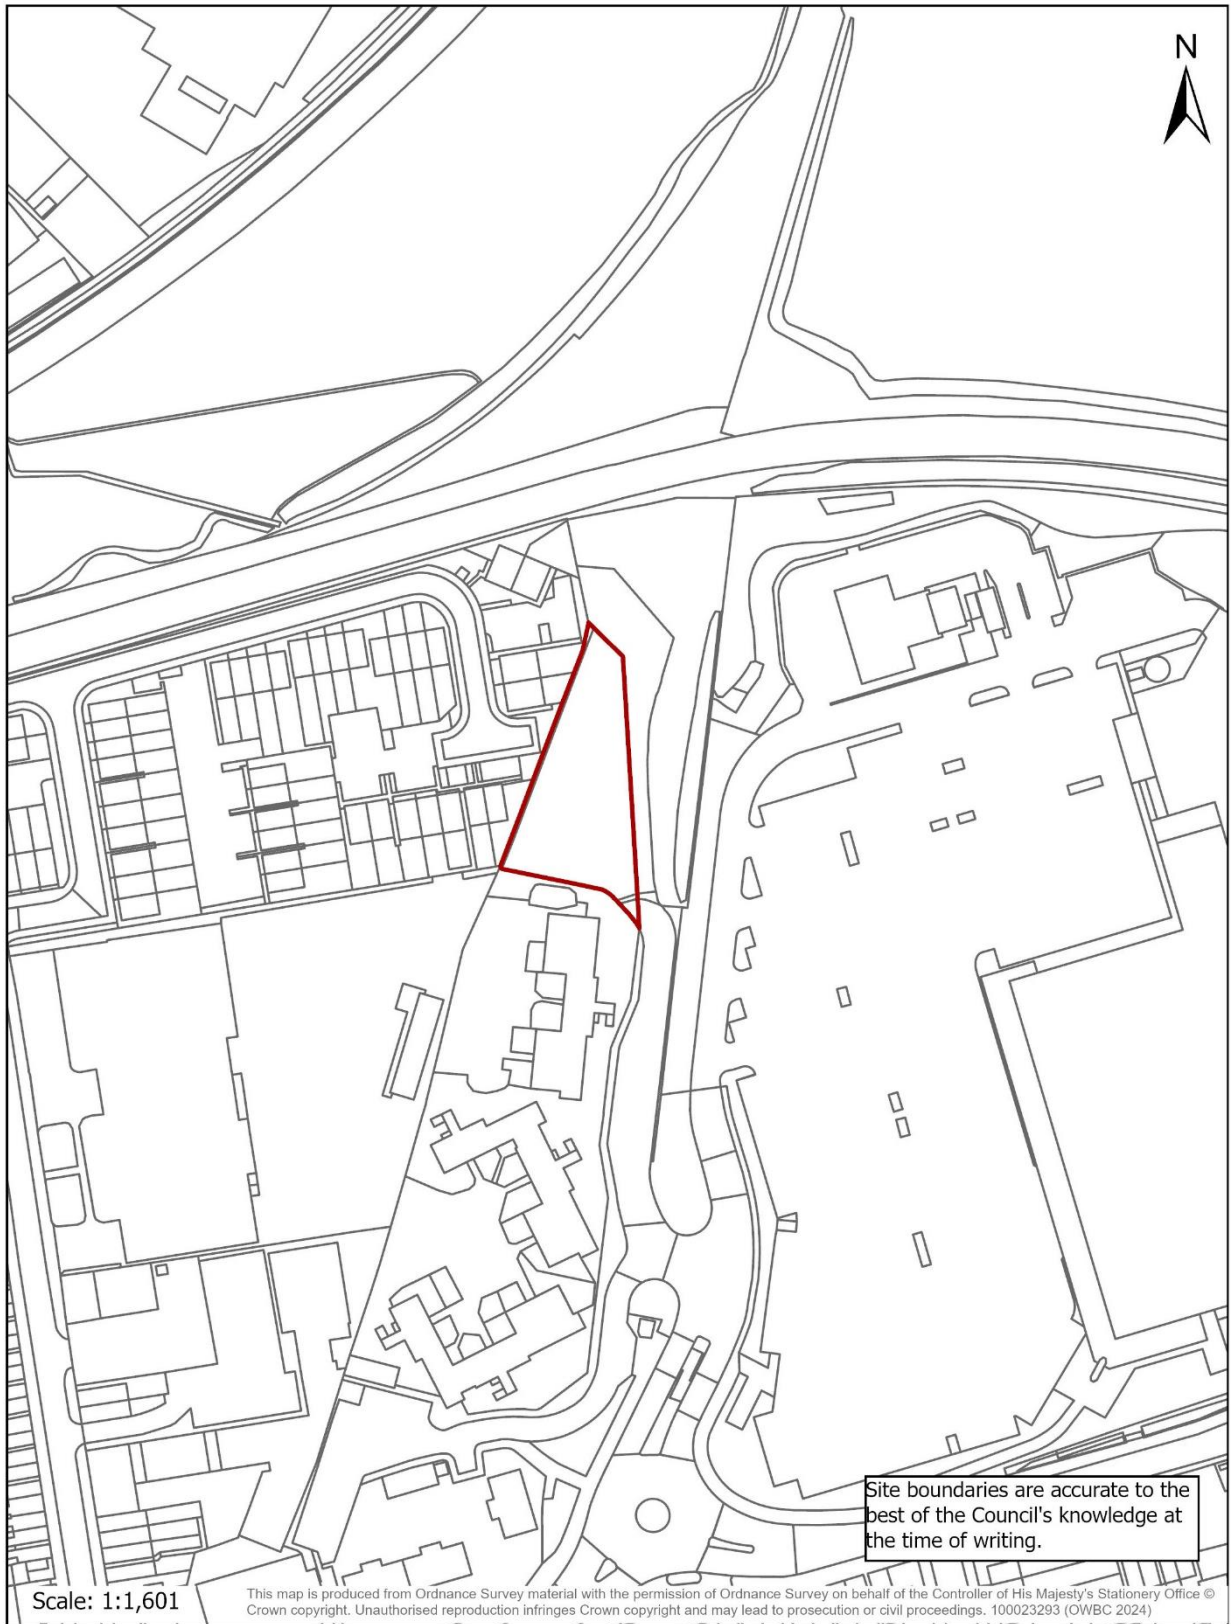

Brownfield Land Register Site Plans

2022-2023

Contents

OWBCBFL/001 – Former Oadby Swimming Poole Site, Leicester Road, Oadby	2
OWBCBFL/002 – 53-59 Queens Drive, Wigston	3
OWBCBFL/003 – Land at Bennett Way, South Wigston	4
OWBCBFL/005 – 29-31 Canal Street, South Wigston.....	5
OWBCBFL/008 – 39 Long Street, Wigston	6
OWBCBFL/009 – Arriva Bus Depot, Station Street, South Wigston	7
OWBCBFL/011 – Lyn House, 37-41 The Parade, Oadby.....	8
OWBCBFL/015 – Nautical Williams, Aylestone Lane, Wigston	9
OWBCBFL/016 - 27A - 31A The Parade, Oadby.....	10
OWBCBFL/019 – Alpha House, Countesthorpe Road, South Wigston.....	11
OWBCBFL/021 – 26-32 Bull Head Street, Wigston	12
OWBCBFL/022 – Land adjacent to 26-28 Station Road, Wigston	13
OWBCBFL/023 – The Old Surgery, No. 48 Bushloe End, Wigston	14

OWBCBFL/001 – Former Oadby Swimming Pool Site, Leicester Road, Oadby

OWBCBFL/001

Scale: 1:1,346

Site boundaries are accurate to the best of the Council's knowledge at the time of writing.

This map is produced from Ordnance Survey material with the permission of Ordnance Survey on behalf of the Controller of His Majesty's Stationery Office © Crown copyright. Unauthorised reproduction infringes Crown copyright and may lead to prosecution or civil proceedings. 100023293 (OWBC 2024)

OWBCBFL/002

OWBCBFL/003 – Land at Bennett Way, South Wigston

OWBCBFL/003

OWBCBFL/005 – 29-31 Canal Street, South Wigston

OWBCBFL/005

OWBCBFL/008

OWBCBFL/009 – Arriva Bus Depot, Station Street, South Wigston

OWBCBFL/022 – Land adjacent to 26-28 Station Road, Wigston

OWBCBFL/022

OWBCBFL/023 – The Old Surgery, No. 48 Bushloe End, Wigston

OWBCBFL/023