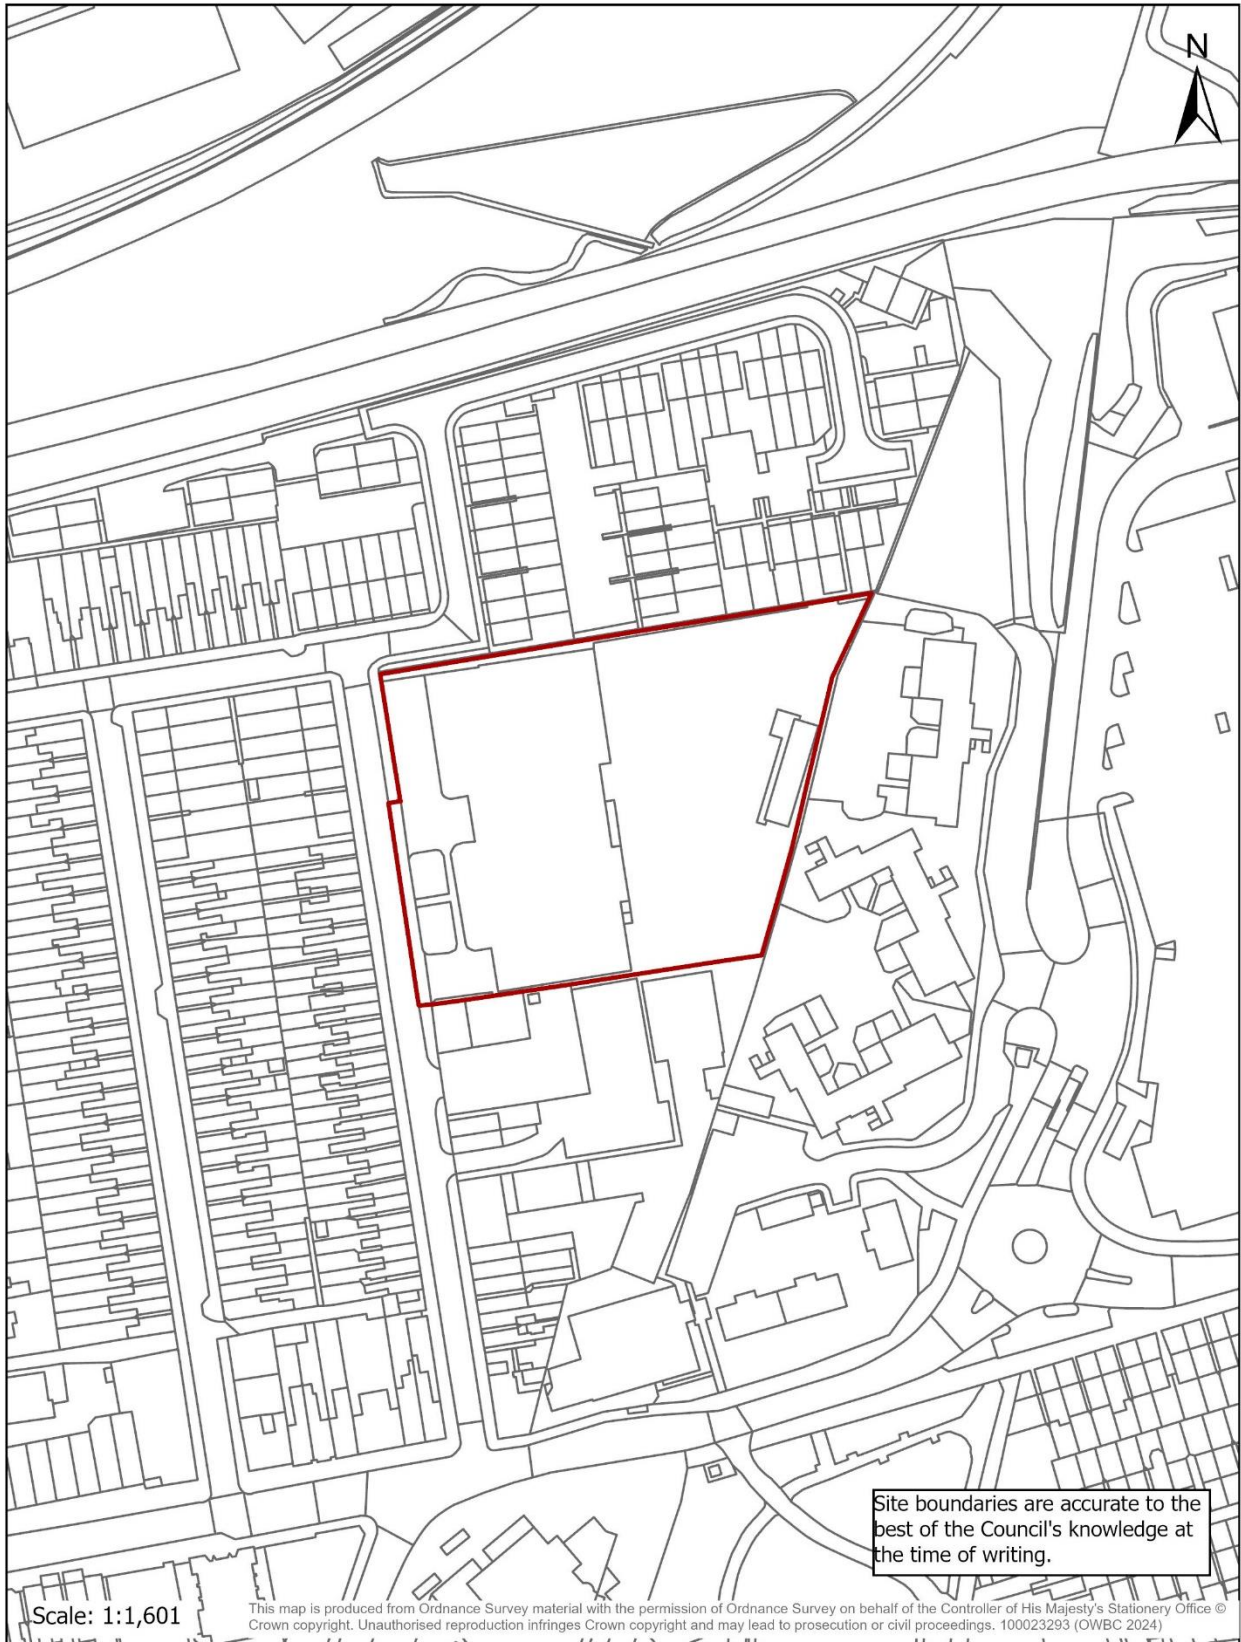

OWBCBFL/009 – Arriva Bus Depot, Station Street, South Wigston

OWBCBFL/009