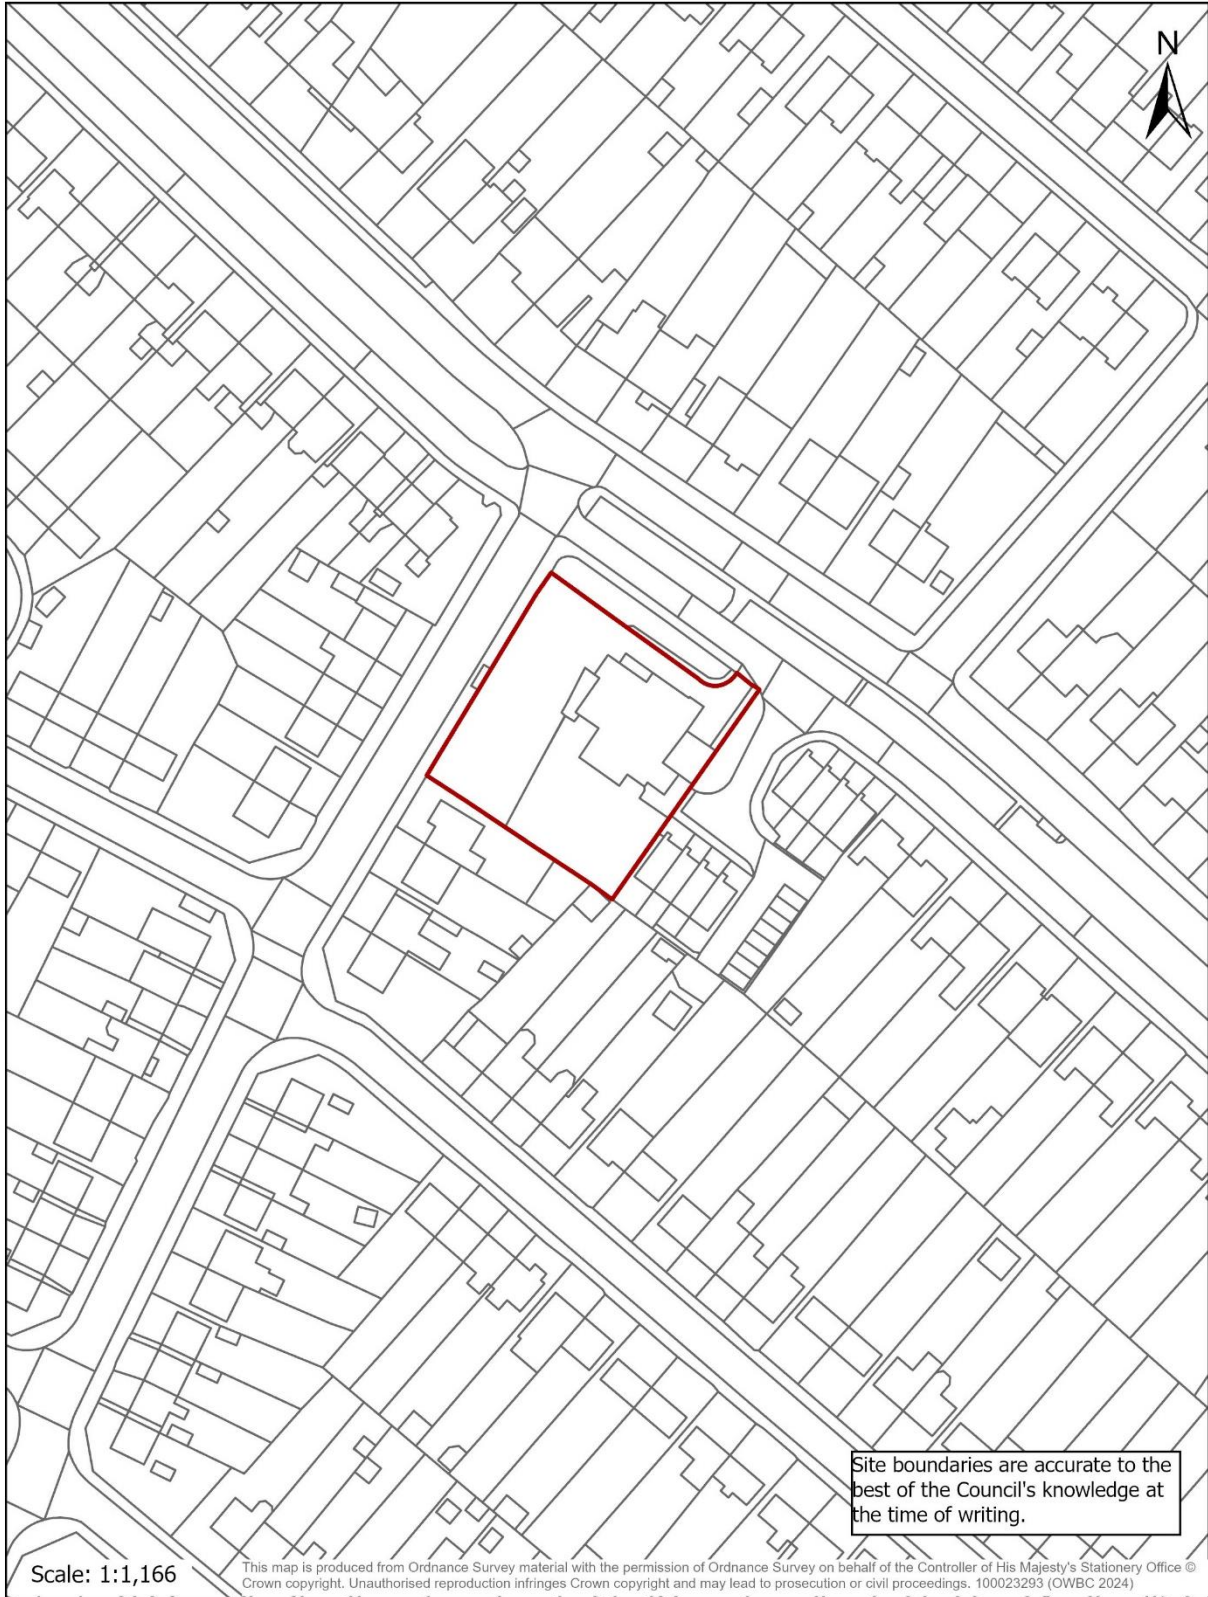

Brownfield Land Register Site Plans

2022-2023

Contents

OWBCBFL/001 – Former Oadby Swimming Poole Site, Leicester Road, Oadby	2
OWBCBFL/002 – 53-59 Queens Drive, Wigston	3
OWBCBFL/003 – Land at Bennett Way, South Wigston	4
OWBCBFL/005 – 29-31 Canal Street, South Wigston.....	5
OWBCBFL/008 – 39 Long Street, Wigston	6
OWBCBFL/009 – Arriva Bus Depot, Station Street, South Wigston	7
OWBCBFL/011 – Lyn House, 37-41 The Parade, Oadby.....	8
OWBCBFL/015 – Nautical Williams, Aylestone Lane, Wigston	9
OWBCBFL/016 - 27A - 31A The Parade, Oadby.....	10
OWBCBFL/019 – Alpha House, Countesthorpe Road, South Wigston.....	11
OWBCBFL/021 – 26-32 Bull Head Street, Wigston	12
OWBCBFL/022 – Land adjacent to 26-28 Station Road, Wigston	13
OWBCBFL/023 – The Old Surgery, No. 48 Bushloe End, Wigston	14

OWBCBFL/001 – Former Oadby Swimming Pool Site, Leicester Road, Oadby

OWBCBFL/001

Scale: 1:1,346

Site boundaries are accurate to the best of the Council's knowledge at the time of writing.

This map is produced from Ordnance Survey material with the permission of Ordnance Survey on behalf of the Controller of His Majesty's Stationery Office © Crown copyright. Unauthorised reproduction infringes Crown copyright and may lead to prosecution or civil proceedings. 100023293 (OWBC 2024)

OWBCBFL/009

OWBCBFL/011

OWBCBFL/015 – Nautical Williams, Aylestone Lane, Wigston

OWBCBFL/015

OWBCBFL/016

OWBCBFL/019 – Alpha House, Countesthorpe Road, South Wigston

OWBCBFL/019

OWBCBFL/021

OWBCBFL/022 – Land adjacent to 26-28 Station Road, Wigston

OWBCBFL/022

OWBCBFL/023 – The Old Surgery, No. 48 Bushloe End, Wigston

OWBCBFL/023