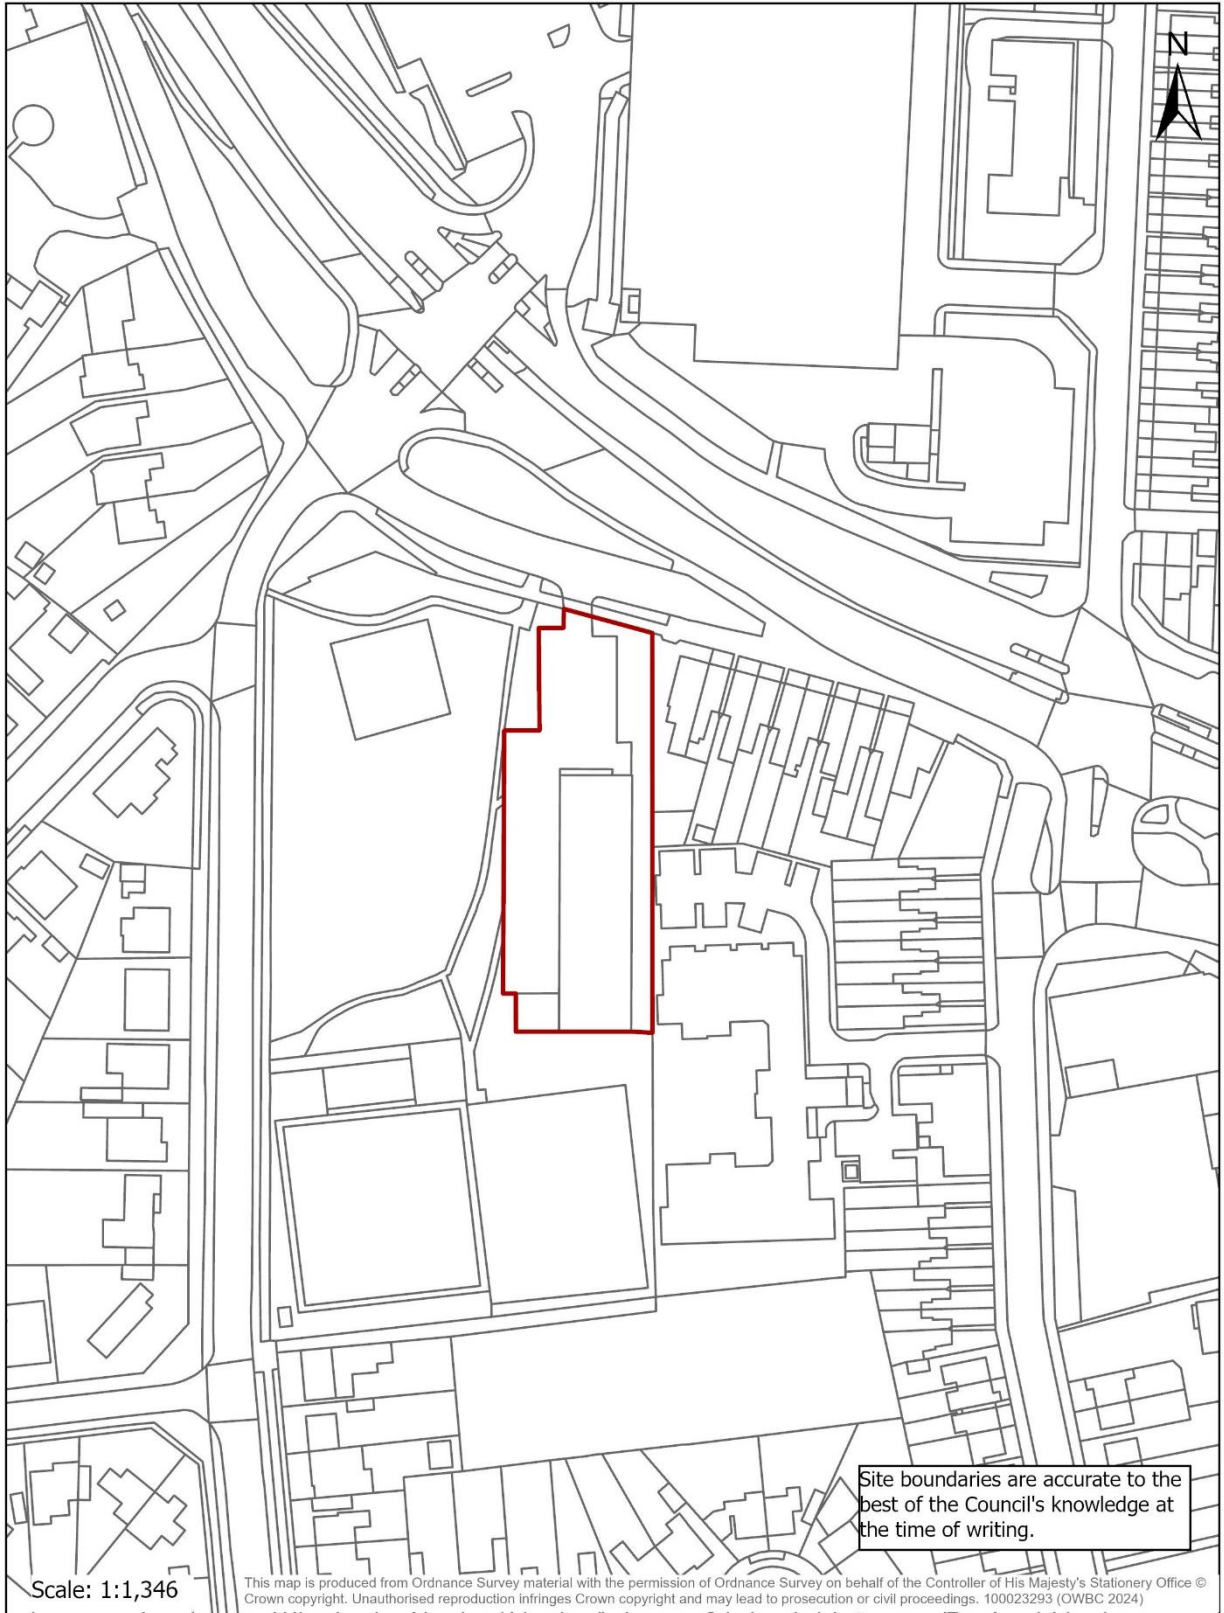

Brownfield Land Register Site Plans

2022-2023

Contents

OWBCBFL/001 – Former Oadby Swimming Poole Site, Leicester Road, Oadby	2
OWBCBFL/002 – 53-59 Queens Drive, Wigston	3
OWBCBFL/003 – Land at Bennett Way, South Wigston	4
OWBCBFL/005 – 29-31 Canal Street, South Wigston.....	5
OWBCBFL/008 – 39 Long Street, Wigston	6
OWBCBFL/009 – Arriva Bus Depot, Station Street, South Wigston	7
OWBCBFL/011 – Lyn House, 37-41 The Parade, Oadby.....	8
OWBCBFL/015 – Nautical Williams, Aylestone Lane, Wigston	9
OWBCBFL/016 - 27A - 31A The Parade, Oadby.....	10
OWBCBFL/019 – Alpha House, Countesthorpe Road, South Wigston.....	11
OWBCBFL/021 – 26-32 Bull Head Street, Wigston	12
OWBCBFL/022 – Land adjacent to 26-28 Station Road, Wigston	13
OWBCBFL/023 – The Old Surgery, No. 48 Bushloe End, Wigston	14

OWBCBFL/001 – Former Oadby Swimming Pool Site, Leicester Road, Oadby

OWBCBFL/001

Scale: 1:1,346

Site boundaries are accurate to the best of the Council's knowledge at the time of writing.

This map is produced from Ordnance Survey material with the permission of Ordnance Survey on behalf of the Controller of His Majesty's Stationery Office © Crown copyright. Unauthorised reproduction infringes Crown copyright and may lead to prosecution or civil proceedings. 100023293 (OWBC 2024)

OWBCBFL/002

OWBCBFL/003 – Land at Bennett Way, South Wigston

OWBCBFL/003

OWBCBFL/005 – 29-31 Canal Street, South Wigston

OWBCBFL/005

OWBCBFL/008

OWBCBFL/009 – Arriva Bus Depot, Station Street, South Wigston

OWBCBFL/022 – Land adjacent to 26-28 Station Road, Wigston

OWBCBFL/022

OWBCBFL/023 – The Old Surgery, No. 48 Bushloe End, Wigston

OWBCBFL/023