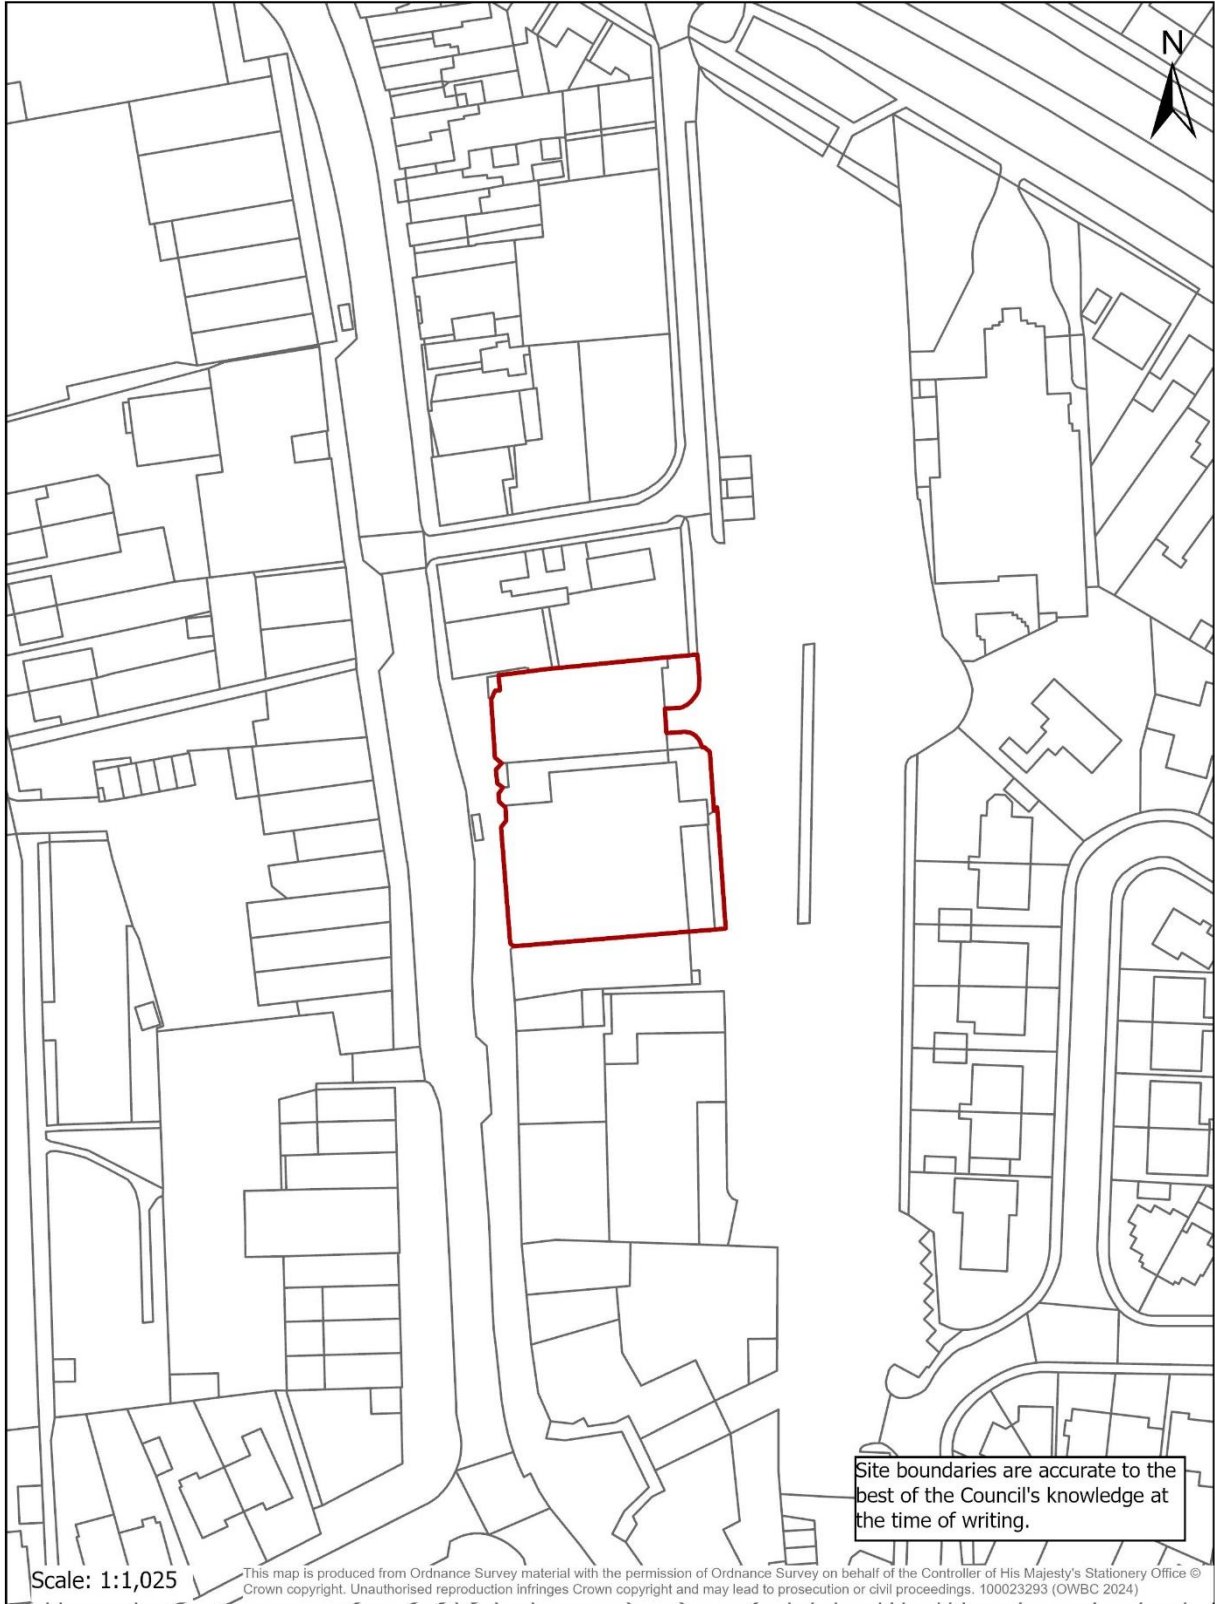

OWBCBFL/011