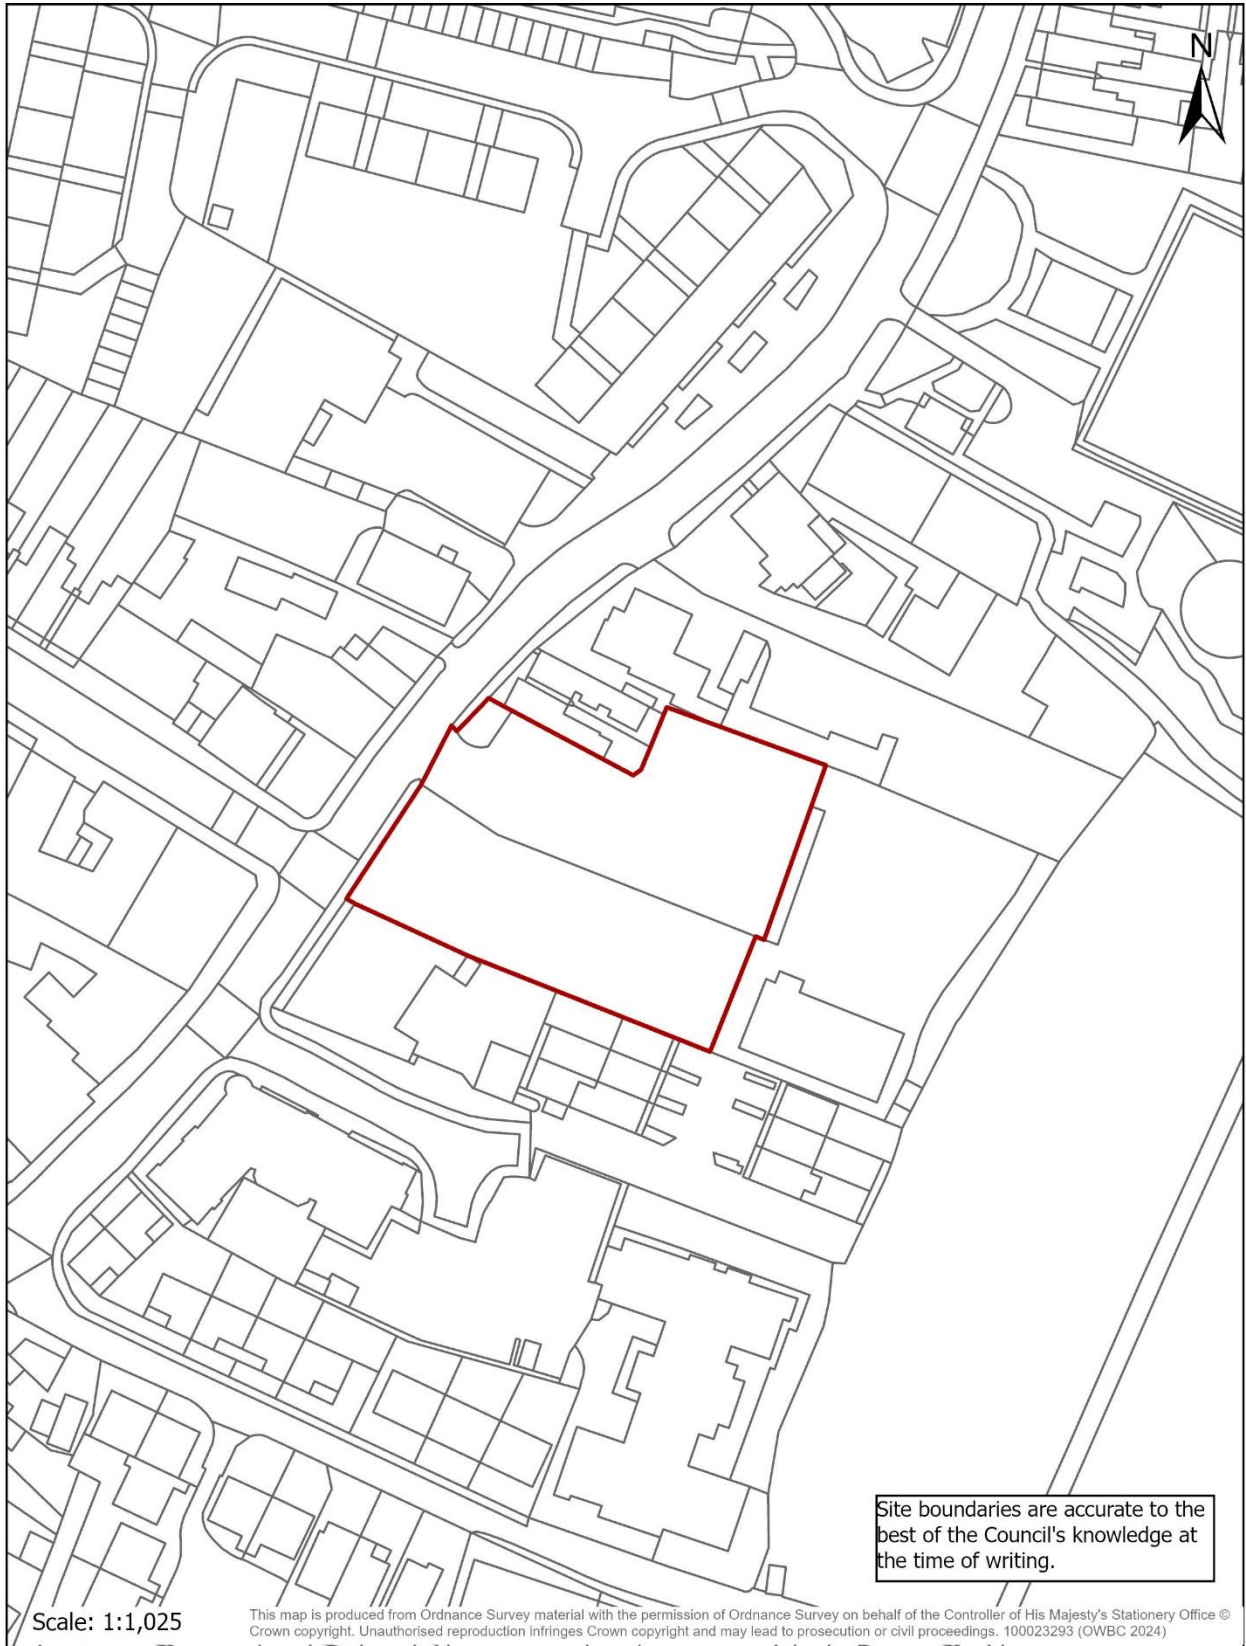

Brownfield Land Register Site Plans

2022-2023

Contents

OWBCBFL/001 – Former Oadby Swimming Poole Site, Leicester Road, Oadby	2
OWBCBFL/002 – 53-59 Queens Drive, Wigston	3
OWBCBFL/003 – Land at Bennett Way, South Wigston	4
OWBCBFL/005 – 29-31 Canal Street, South Wigston.....	5
OWBCBFL/008 – 39 Long Street, Wigston	6
OWBCBFL/009 – Arriva Bus Depot, Station Street, South Wigston	7
OWBCBFL/011 – Lyn House, 37-41 The Parade, Oadby.....	8
OWBCBFL/015 – Nautical Williams, Aylestone Lane, Wigston	9
OWBCBFL/016 - 27A - 31A The Parade, Oadby.....	10
OWBCBFL/019 – Alpha House, Countesthorpe Road, South Wigston.....	11
OWBCBFL/021 – 26-32 Bull Head Street, Wigston	12
OWBCBFL/022 – Land adjacent to 26-28 Station Road, Wigston	13
OWBCBFL/023 – The Old Surgery, No. 48 Bushloe End, Wigston	14

OWBCBFL/001 – Former Oadby Swimming Pool Site, Leicester Road, Oadby

OWBCBFL/001

Scale: 1:1,346

Site boundaries are accurate to the best of the Council's knowledge at the time of writing.

This map is produced from Ordnance Survey material with the permission of Ordnance Survey on behalf of the Controller of His Majesty's Stationery Office © Crown copyright. Unauthorised reproduction infringes Crown copyright and may lead to prosecution or civil proceedings. 100023293 (OWBC 2024)

OWBCBFL/002

OWBCBFL/003 – Land at Bennett Way, South Wigston

OWBCBFL/003

OWBCBFL/005 – 29-31 Canal Street, South Wigston

OWBCBFL/005

OWBCBFL/008

OWBCBFL/009 – Arriva Bus Depot, Station Street, South Wigston

OWBCBFL/022 – Land adjacent to 26-28 Station Road, Wigston

OWBCBFL/022

OWBCBFL/023 – The Old Surgery, No. 48 Bushloe End, Wigston

OWBCBFL/023