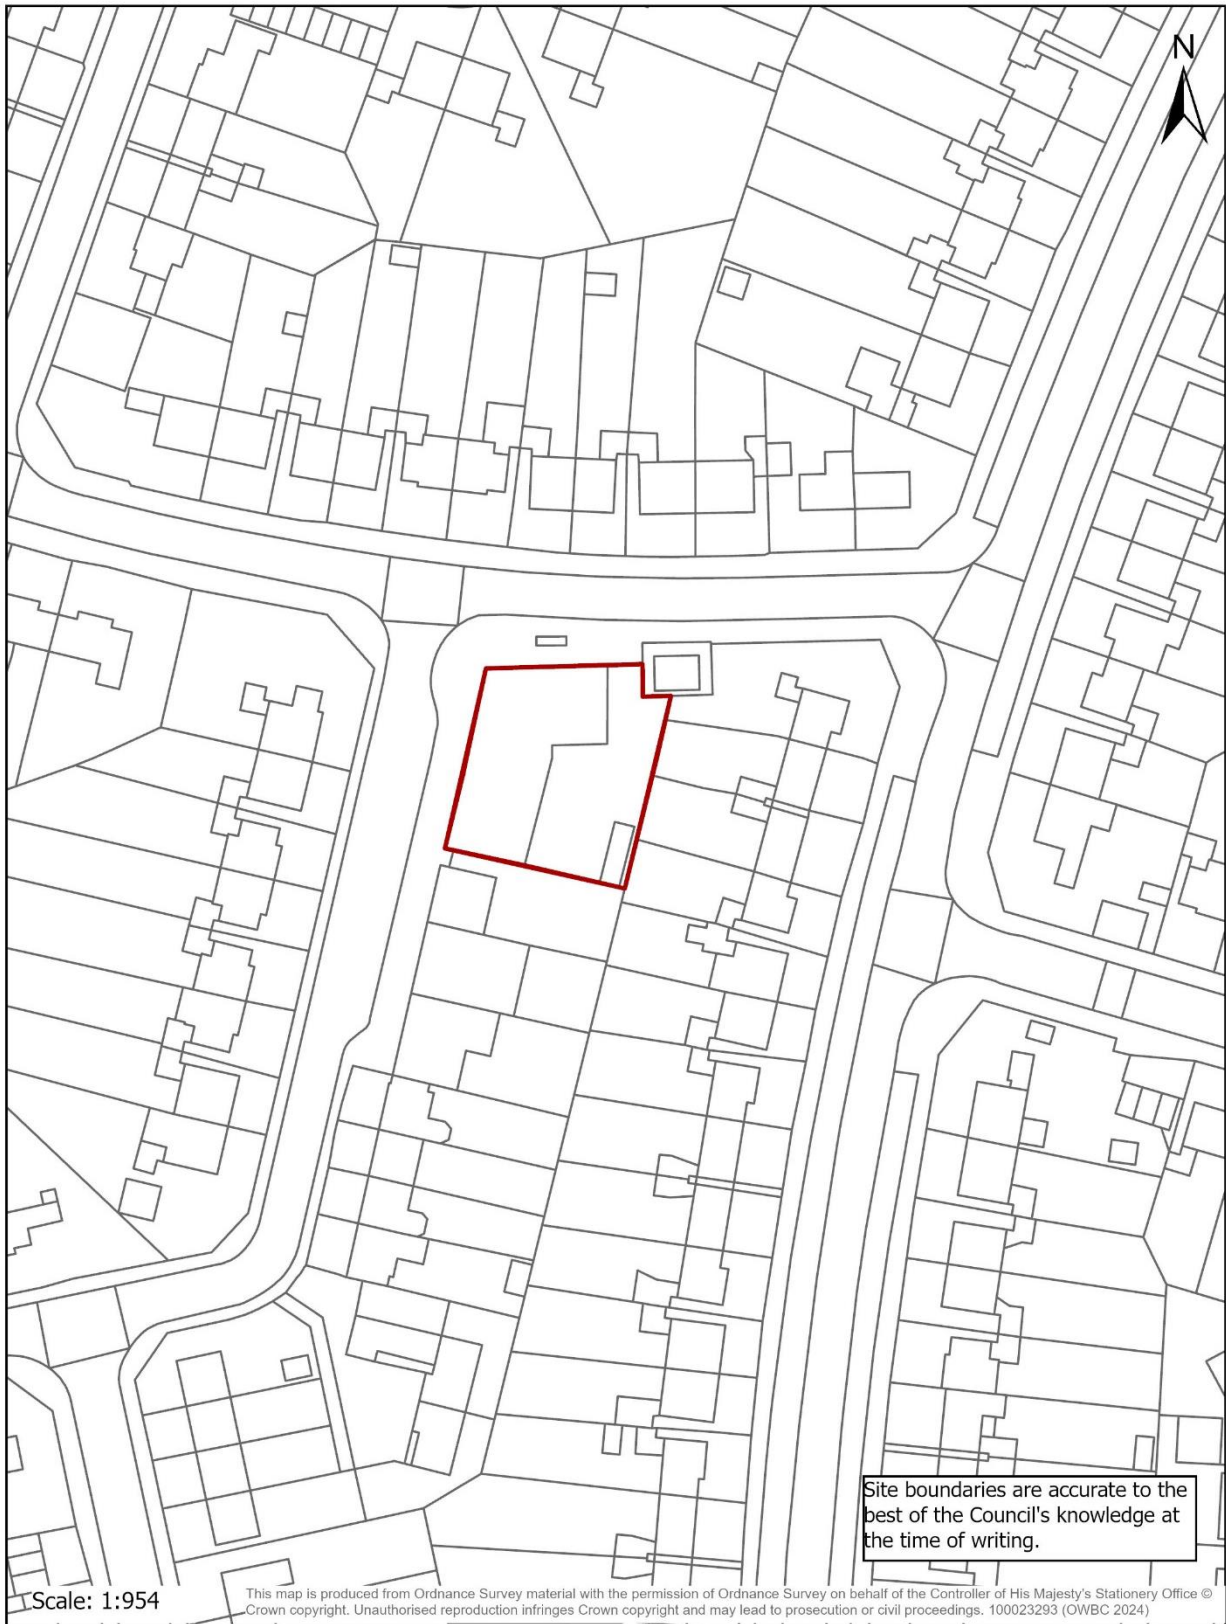

Brownfield Land Register Site Plans

2022-2023

Contents

OWBCBFL/001 – Former Oadby Swimming Poole Site, Leicester Road, Oadby	2
OWBCBFL/002 – 53-59 Queens Drive, Wigston	3
OWBCBFL/003 – Land at Bennett Way, South Wigston	4
OWBCBFL/005 – 29-31 Canal Street, South Wigston.....	5
OWBCBFL/008 – 39 Long Street, Wigston	6
OWBCBFL/009 – Arriva Bus Depot, Station Street, South Wigston	7
OWBCBFL/011 – Lyn House, 37-41 The Parade, Oadby.....	8
OWBCBFL/015 – Nautical Williams, Aylestone Lane, Wigston	9
OWBCBFL/016 - 27A - 31A The Parade, Oadby.....	10
OWBCBFL/019 – Alpha House, Countesthorpe Road, South Wigston.....	11
OWBCBFL/021 – 26-32 Bull Head Street, Wigston	12
OWBCBFL/022 – Land adjacent to 26-28 Station Road, Wigston	13
OWBCBFL/023 – The Old Surgery, No. 48 Bushloe End, Wigston	14

OWBCBFL/001 – Former Oadby Swimming Pool Site, Leicester Road, Oadby

OWBCBFL/001

Scale: 1:1,346

Site boundaries are accurate to the best of the Council's knowledge at the time of writing.

This map is produced from Ordnance Survey material with the permission of Ordnance Survey on behalf of the Controller of His Majesty's Stationery Office © Crown copyright. Unauthorised reproduction infringes Crown copyright and may lead to prosecution or civil proceedings. 100023293 (OWBC 2024)

OWBCBFL/002

OWBCBFL/003 – Land at Bennett Way, South Wigston

OWBCBFL/003

OWBCBFL/005 – 29-31 Canal Street, South Wigston

OWBCBFL/005

OWBCBFL/008

OWBCBFL/009 – Arriva Bus Depot, Station Street, South Wigston

OWBCBFL/022 – Land adjacent to 26-28 Station Road, Wigston

OWBCBFL/022

OWBCBFL/023 – The Old Surgery, No. 48 Bushloe End, Wigston

OWBCBFL/023