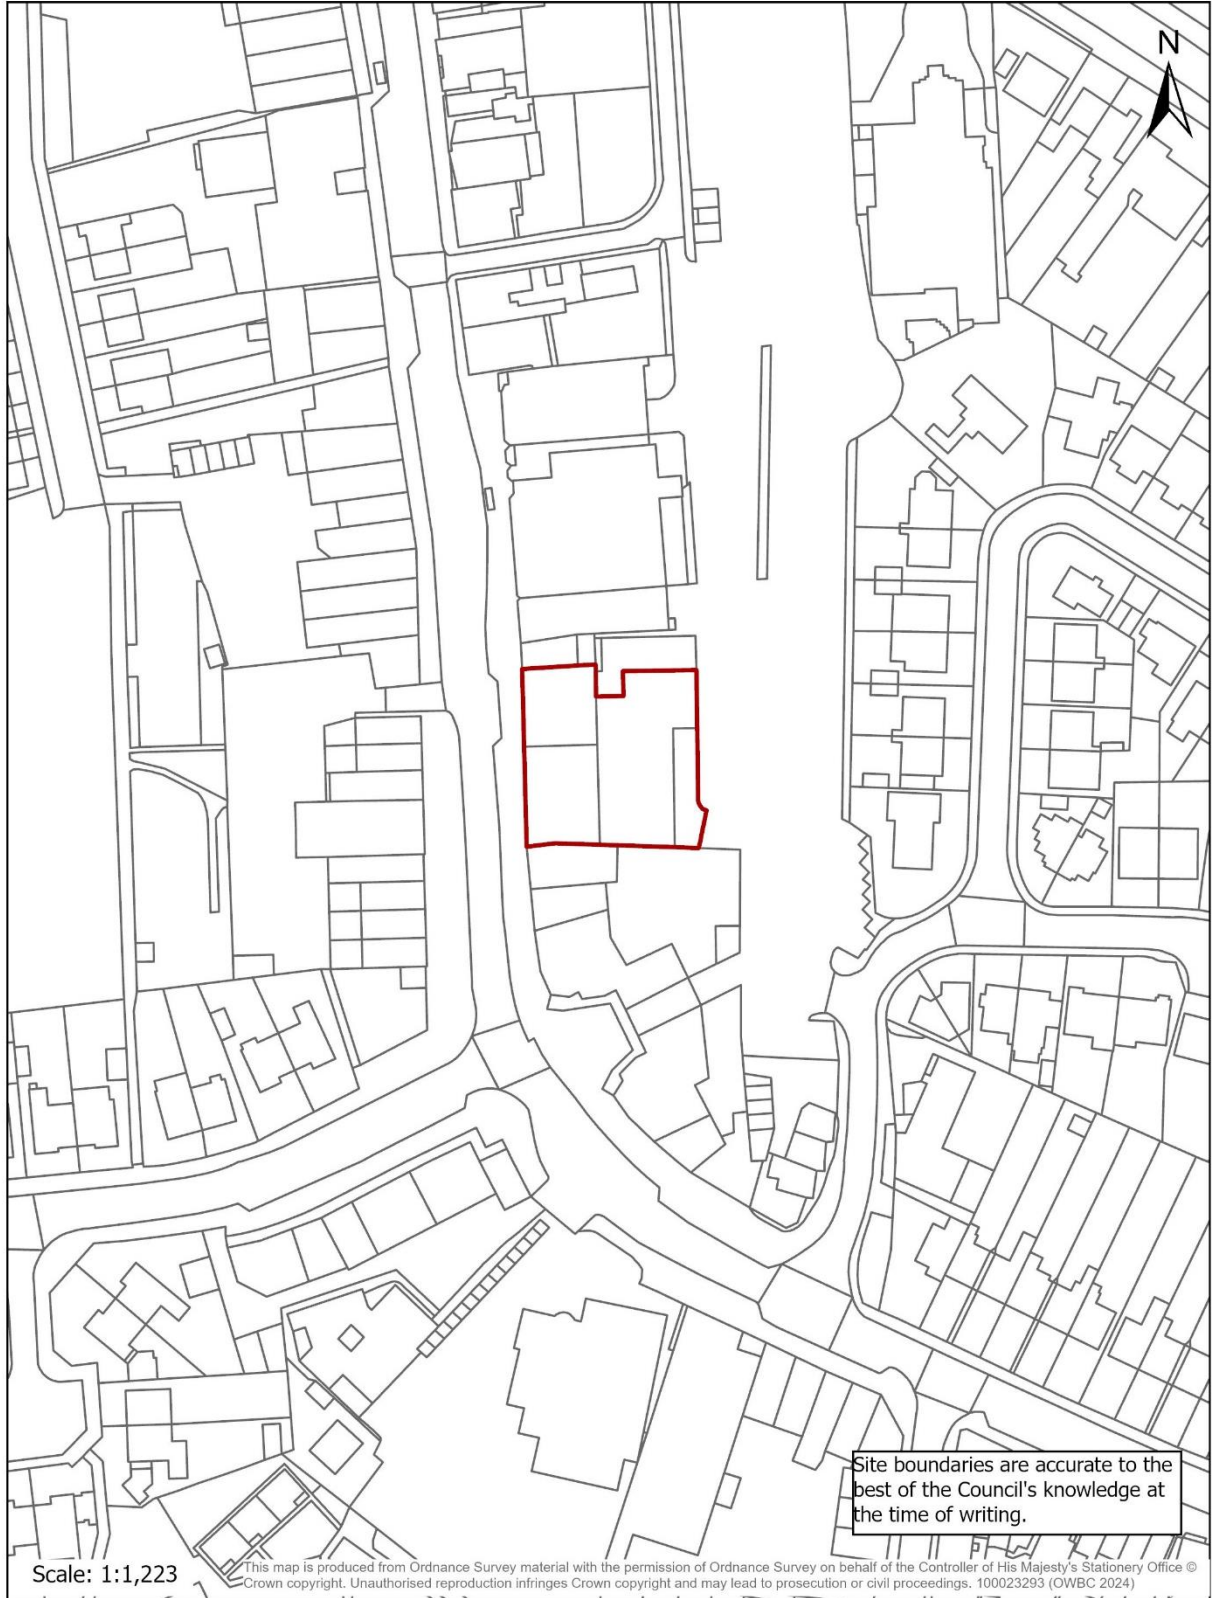

Brownfield Land Register Site Plans

2022-2023

Contents

OWBCBFL/001 – Former Oadby Swimming Poole Site, Leicester Road, Oadby	2
OWBCBFL/002 – 53-59 Queens Drive, Wigston	3
OWBCBFL/003 – Land at Bennett Way, South Wigston	4
OWBCBFL/005 – 29-31 Canal Street, South Wigston.....	5
OWBCBFL/008 – 39 Long Street, Wigston	6
OWBCBFL/009 – Arriva Bus Depot, Station Street, South Wigston	7
OWBCBFL/011 – Lyn House, 37-41 The Parade, Oadby.....	8
OWBCBFL/015 – Nautical Williams, Aylestone Lane, Wigston	9
OWBCBFL/016 - 27A - 31A The Parade, Oadby.....	10
OWBCBFL/019 – Alpha House, Countesthorpe Road, South Wigston.....	11
OWBCBFL/021 – 26-32 Bull Head Street, Wigston	12
OWBCBFL/022 – Land adjacent to 26-28 Station Road, Wigston	13
OWBCBFL/023 – The Old Surgery, No. 48 Bushloe End, Wigston	14

OWBCBFL/001 – Former Oadby Swimming Pool Site, Leicester Road, Oadby

OWBCBFL/001

Scale: 1:1,346

Site boundaries are accurate to the best of the Council's knowledge at the time of writing.

This map is produced from Ordnance Survey material with the permission of Ordnance Survey on behalf of the Controller of His Majesty's Stationery Office © Crown copyright. Unauthorised reproduction infringes Crown copyright and may lead to prosecution or civil proceedings. 100023293 (OWBC 2024)

OWBCBFL/009

OWBCBFL/011

OWBCBFL/015 – Nautical Williams, Aylestone Lane, Wigston

OWBCBFL/015

OWBCBFL/016

OWBCBFL/019 – Alpha House, Countesthorpe Road, South Wigston

OWBCBFL/019

OWBCBFL/021

OWBCBFL/022 – Land adjacent to 26-28 Station Road, Wigston

OWBCBFL/022

OWBCBFL/023 – The Old Surgery, No. 48 Bushloe End, Wigston

OWBCBFL/023