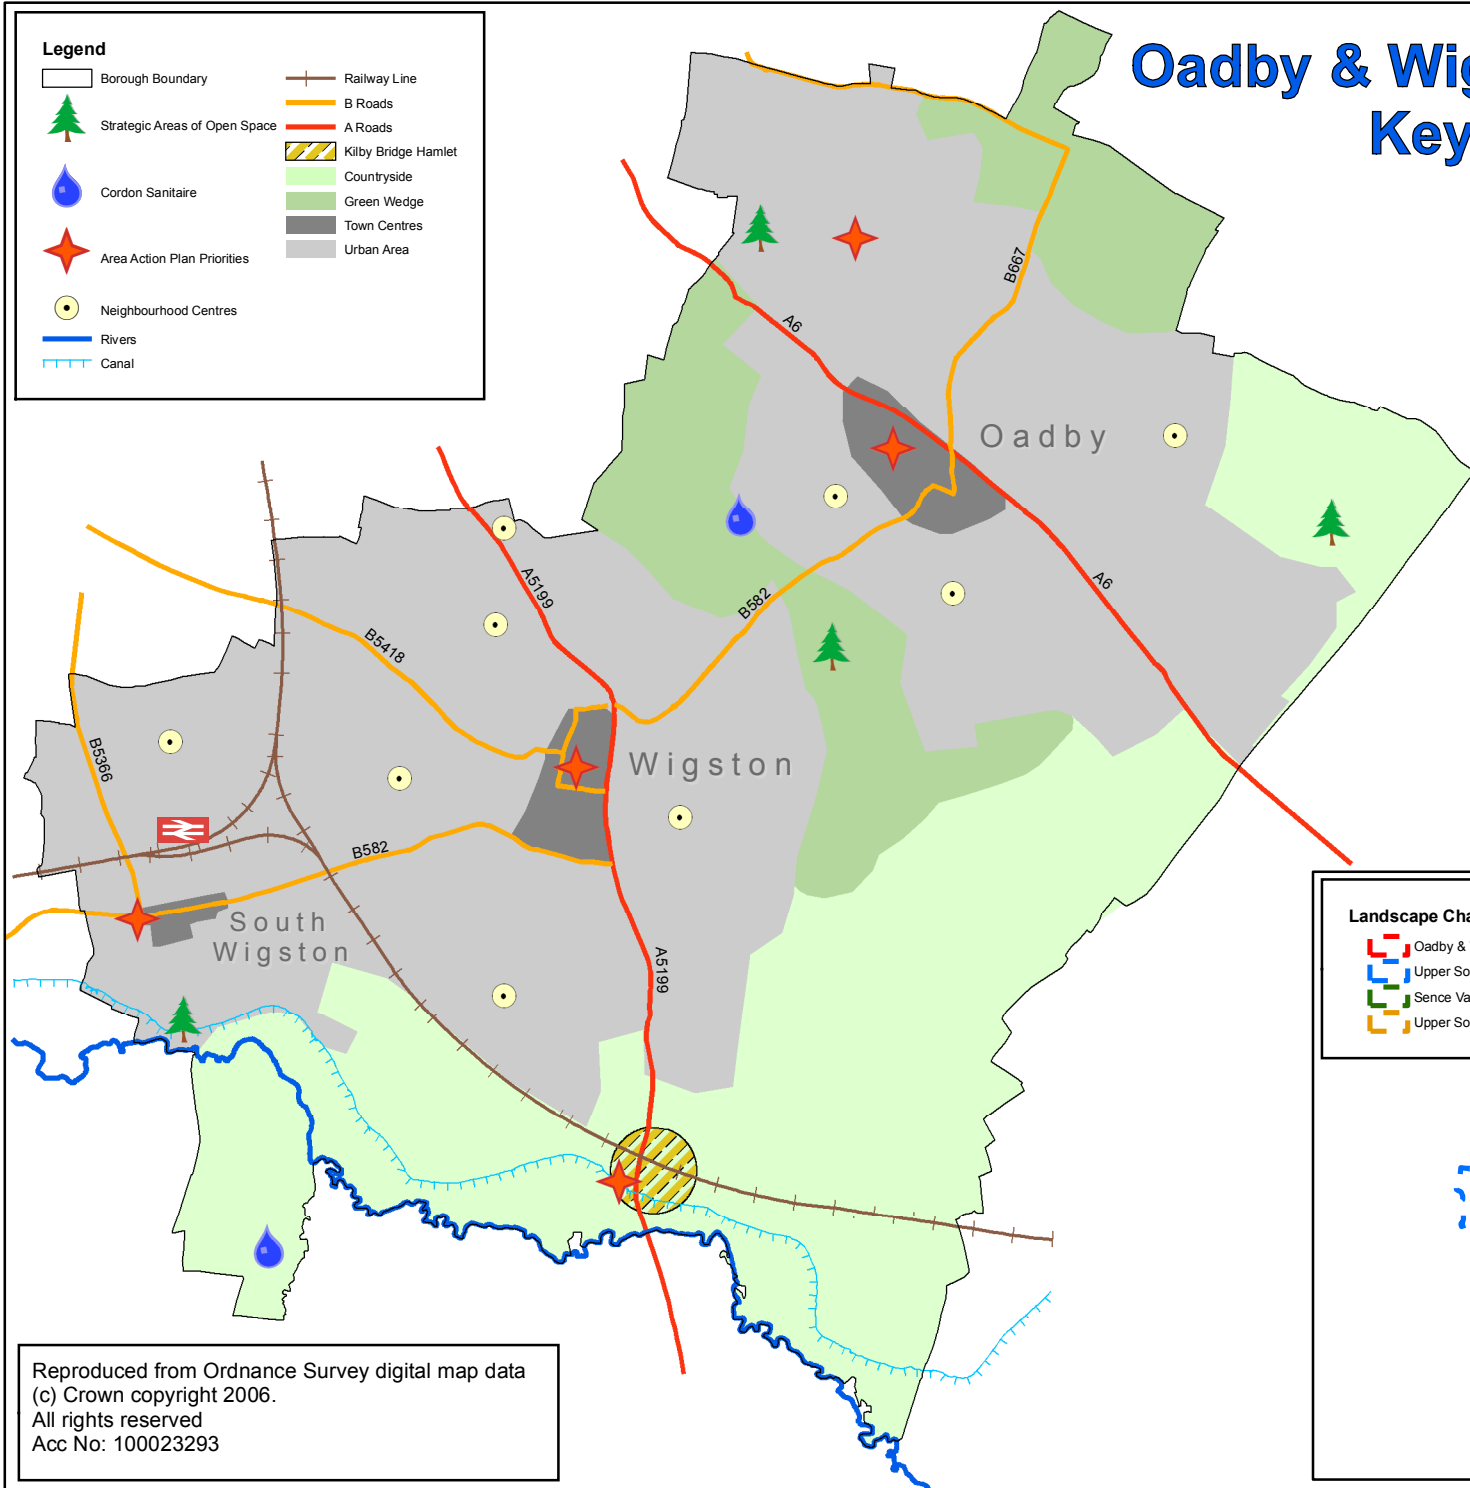

Oadby & Wigston Borough Council Key Diagram 2006

Legend

	Railway Line
	B Roads
	A Roads
	Kilby Bridge Hamlet
	Countryside
	Green Wedge
	Town Centres
	Urban Area

Reproduced from Ordnance Survey digital map data
(c) Crown copyright 2006.
All rights reserved
Acc No: 100023293