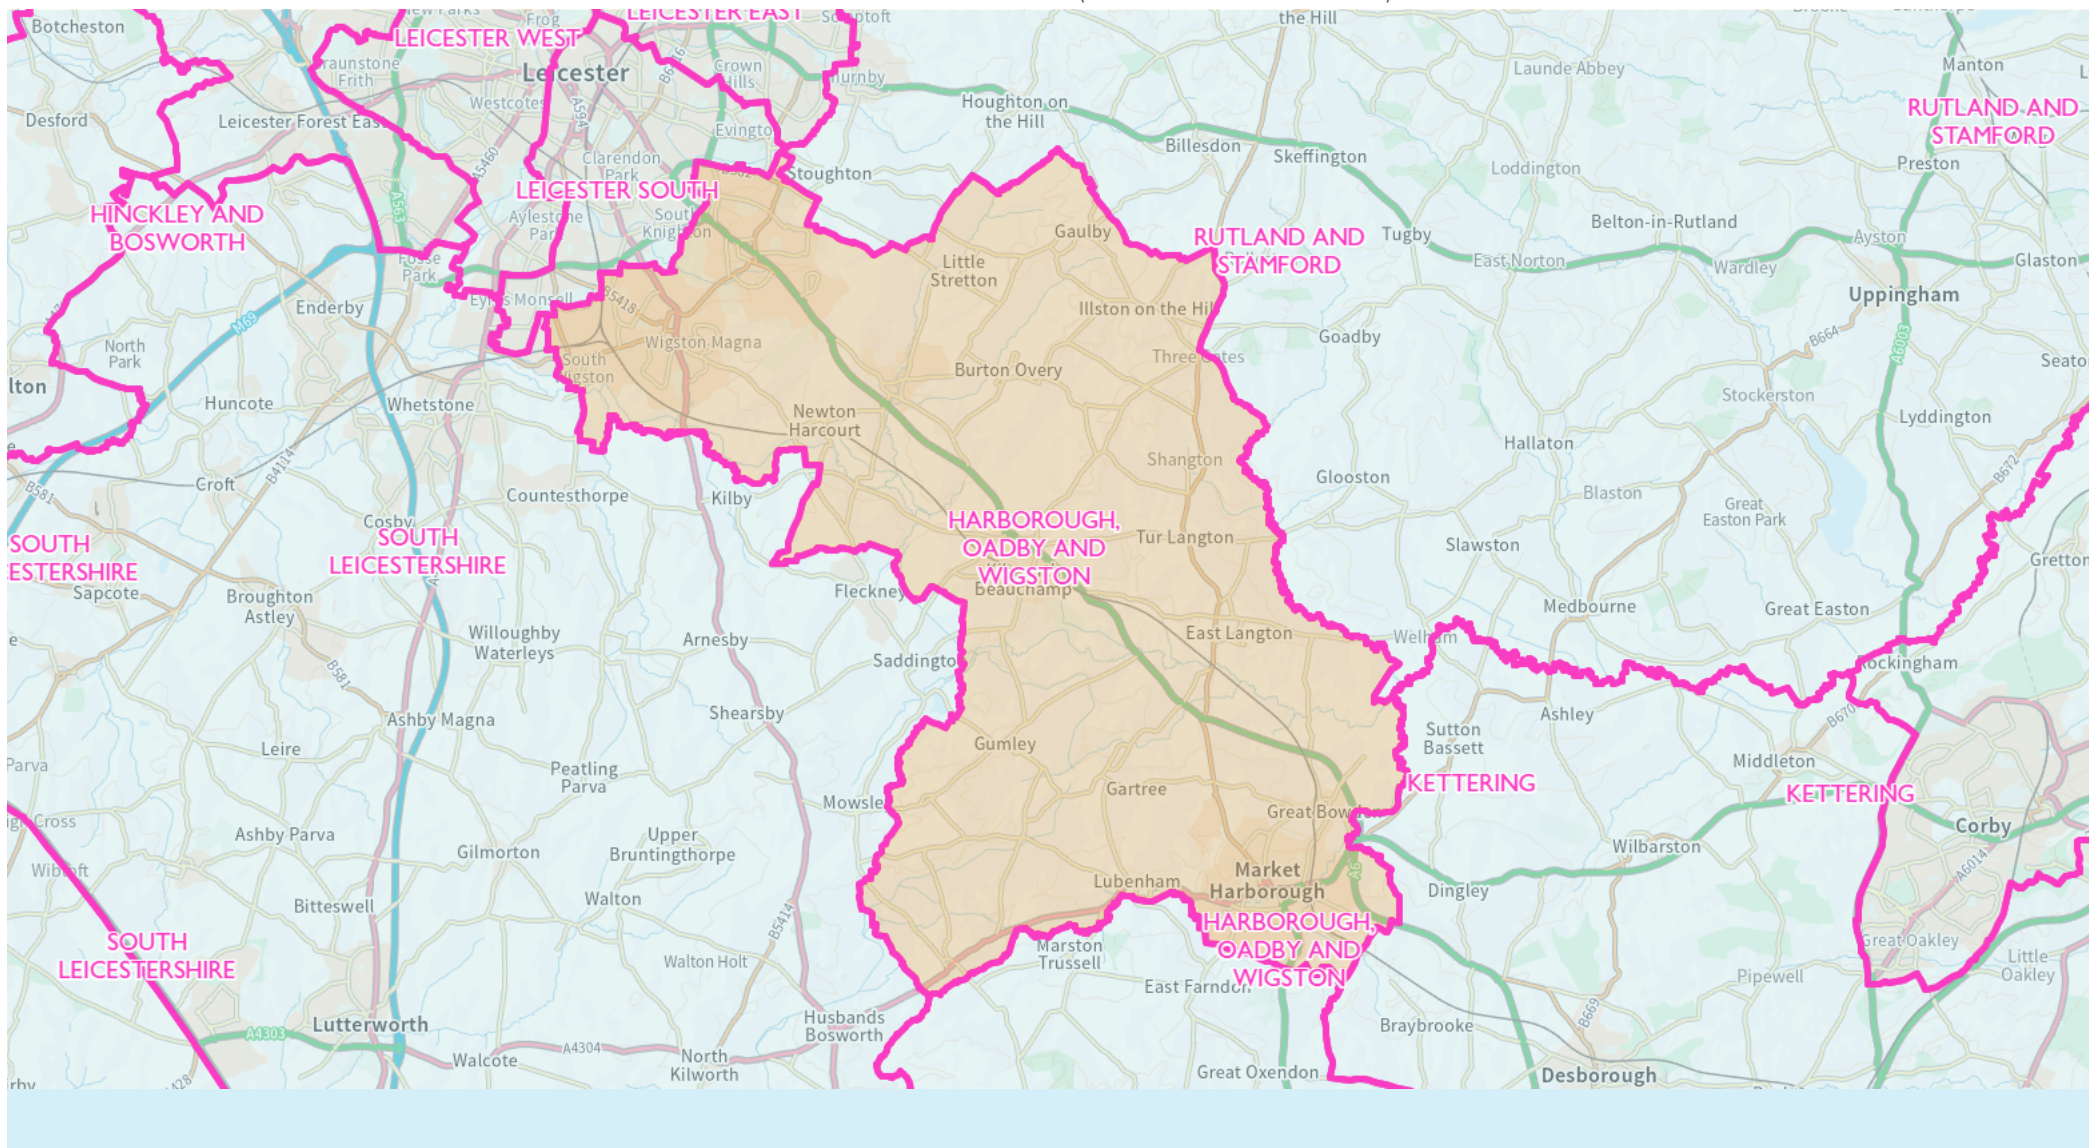

ELECTION MAPS

HARBOROUGH, OADBY AND WIGSTON

Future Westminster Constituencies (in use at the next General Election)

Contains Ordnance Survey data © Crown copyright and database right 2022

Contains Royal Mail data © Royal Mail copyright and database right 2022

Contains National Statistics data © Crown copyright and database right 2022

Use of this data is subject to terms and conditions (<https://www.ordnancesurvey.co.uk/documents/legal/election-maps-terms.pdf>)